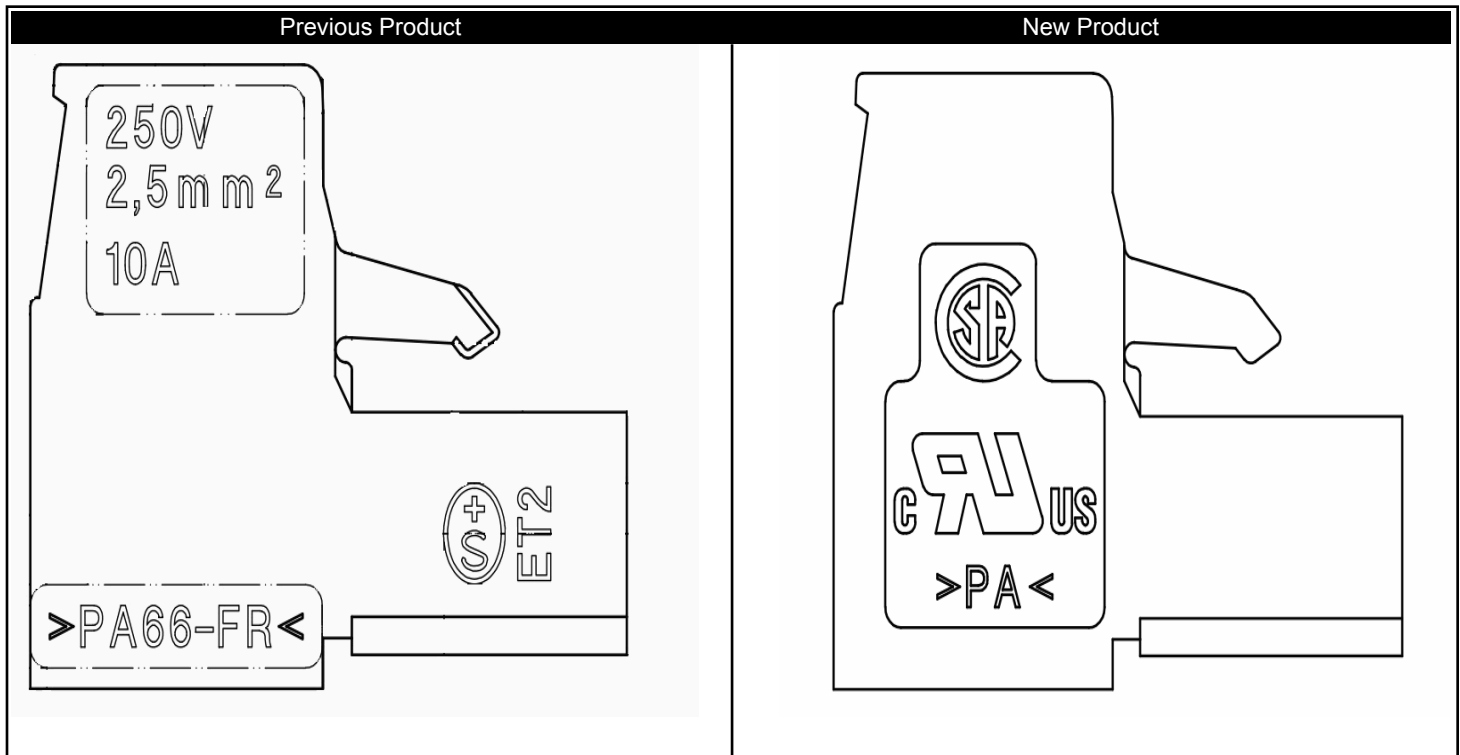

Product Change Notification

PCN-PCC-1378-2018

Business Unit	Product Line Code	Type of Change	Action	Date of Issue
PCC - PCB Connectors	AAA	Product Change Notification	Notify Distributors and Field	3/5/2018

The following Phoenix Contact products have been modified. Existing specifications will be met or exceeded. Please review and acknowledge this document and inform your personnel as needed.

Description for Product Change Notification

The certification marking on the MSTB connector family is being updated. No changes to other dimensions and technical data will change. During the conversion period both parts may be delivered depending on local inventory. There will be no change to version code (V/C).

Stock Status

Can existing stock still be used?	Yes
Is mixture of stock acceptable?	Yes

Transaction Dates

Date modification goes into effect from Germany:	6/29/2018
Expected first shipment (from Phoenix Contact) of the modified products(s):	6/29/2018